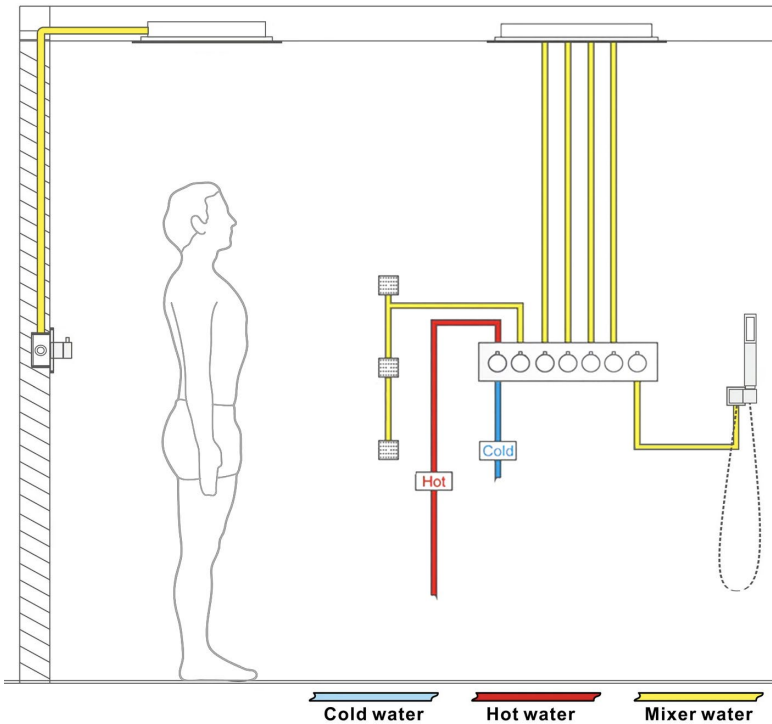

Shower Panel /Hose Material: 304 Stainless Steel

Showerheads Install: Embedded Ceiling Mounted

Concealed Mixer Install: Wall-Mounted

Water Flow:

Mist: 9L/M; Rain: 15L/M; Waterfall: 15L/M; Bubble: 15L/M

Shower Accessories Material: Brass

## Shower Mixer

## Hand Shower

Flow Rate: 2.0 GPM / 7.6 LPM

## Shower Mixer Connections

Thread Interface Size: G 1/2 Inch  
 Installation Type: Wall Mounted  
 Material: Brass  
 Flow Rate: 1.5 GPM / 5.7 LPM (each Bodyspray)