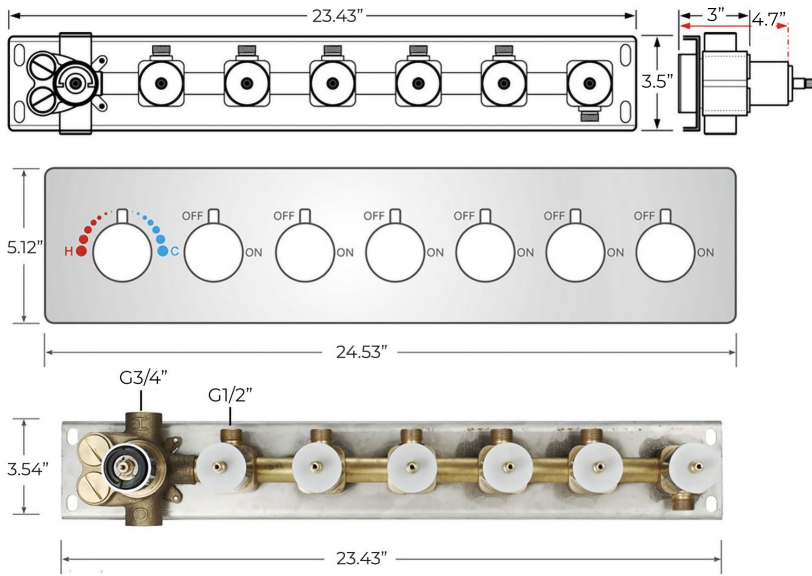

Shower Mixer