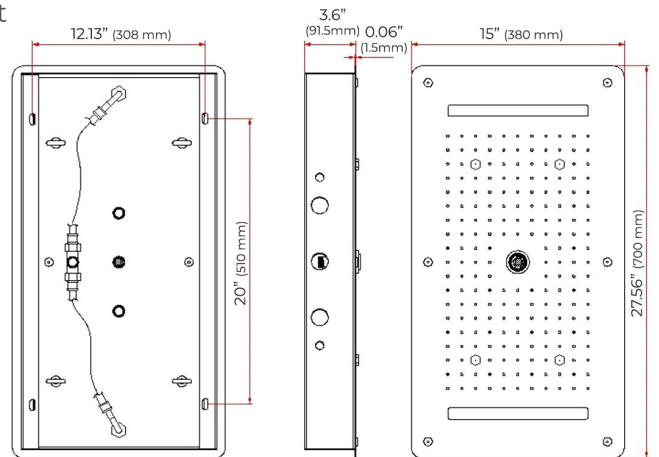

**BRUSHED NICKEL THERMOSTATIC RECESSED CEILING MOUNT LED WATERFALL RAINFALL SHOWER SYSTEM WITH HANDHELD SHOWER AND JETTED BODY SPRAYS SPECIFICATIONS**

Shower Head

Shower Head Functions: Rainfall, Waterfall, Bubble, Mist

Shower Panel /Hose Material: 304 Stainless Steel

Showerheads Install: Embedded Ceiling Mounted

Concealed Mixer Install: Wall-Mounted

Water Flow:

Mist: 9L/M; Rain: 15L/M; Waterfall: 15L/M; Bubble: 15L/M

Shower Accessories Material: Brass

LED Light: Need to Connect Power

Shower Hose Length: 1.5M

AC: 90-265V 50/60Hz

All dimensions and specifications are nominal and may vary. Use actual products for accuracy in critical situations.

## Shower Mixer Connections

Thread Interface Size: G 1/2 Inch  
 Installation Type: Wall Mounted  
 Material: Brass  
 Flow Rate: 1.5 GPM / 5.7 LPM (each Bodyspray)