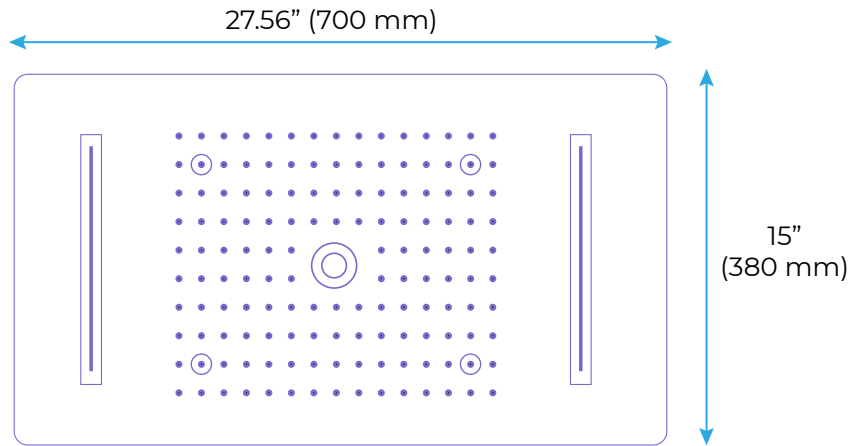

**BRUSHED NICKEL THERMOSTATIC RECESSED CEILING MOUNT LED WATERFALL RAINFALL SHOWER SYSTEM WITH HANDHELD SHOWER AND JETTED BODY SPRAYS SPECIFICATIONS**

Shower Head

Shower Head Functions: Rainfall, Waterfall, Bubble, Mist

Shower Panel /Hose Material: 304 Stainless Steel

Showerheads Install: Embedded Ceiling Mounted

Concealed Mixer Install: Wall-Mounted

Water Flow:

Mist: 9L/M; Rain: 15L/M; Waterfall: 15L/M; Bubble: 15L/M

Shower Accessories Material: Brass

LED Light: Need to Connect Power

Shower Hose Length: 1.5M

AC: 90-265V 50/60Hz

All dimensions and specifications are nominal and may vary. Use actual products for accuracy in critical situations.

## Shower Mixer Connections

Thread Interface Size: G 1/2 Inch  
 Installation Type: Wall Mounted  
 Material: Brass  
 Flow Rate: 1.5 GPM / 5.7 LPM (each Bodyspray)