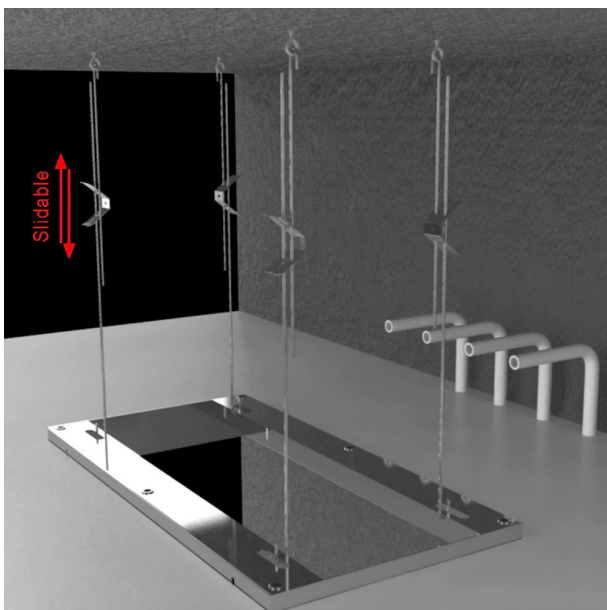

**BRUSHED NICKEL THERMOSTATIC RECESSED CEILING MOUNT LED WATERFALL RAINFALL SHOWER SYSTEM WITH HANDHELD SHOWER AND JETTED BODY SPRAYS SPECIFICATIONS**

Shower Head

Shower Head Functions: Rainfall, Waterfall, Bubble, Mist

Shower Panel /Hose Material: 304 Stainless Steel

Showerheads Install: Embedded Ceiling Mounted

Concealed Mixer Install: Wall-Mounted

Water Flow:

Mist: 9L/M; Rain: 15L/M; Waterfall: 15L/M; Bubble: 15L/M

Shower Accessories Material: Brass

LED Light: Need to Connect Power

Shower Hose Length: 1.5M

AC: 90-265V 50/60Hz

All dimensions and specifications are nominal and may vary. Use actual products for accuracy in critical situations.

## Shower Mixer Connections

Thread Interface Size: G 1/2 Inch  
 Installation Type: Wall Mounted  
 Material: Brass  
 Flow Rate: 1.5 GPM / 5.7 LPM (each Bodyspray)