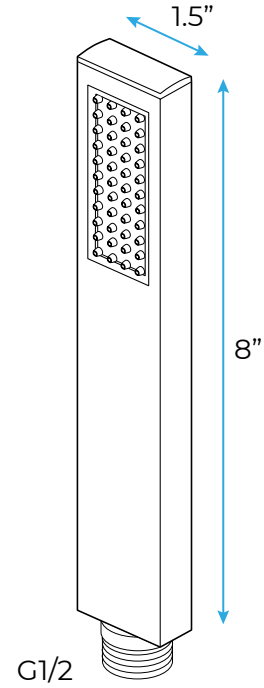

Hand Shower